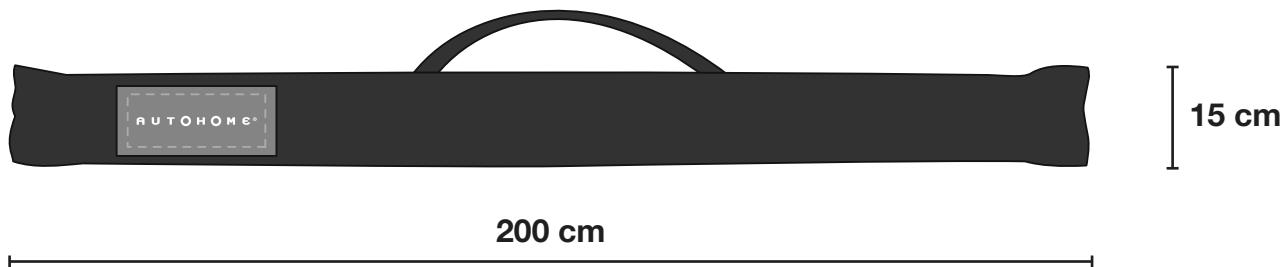

ROLLING TOP SOFT INSTRUCTIONS

- **Rolling Top-Soft**
R/TOPS-S cm 200x250

X1

X1

X4

X4

X8

X2