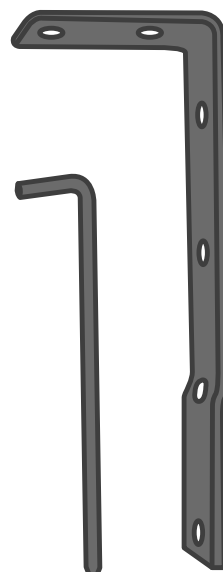

X1

X1

X4

X4

X8

X2

X1

X2

X2

X2